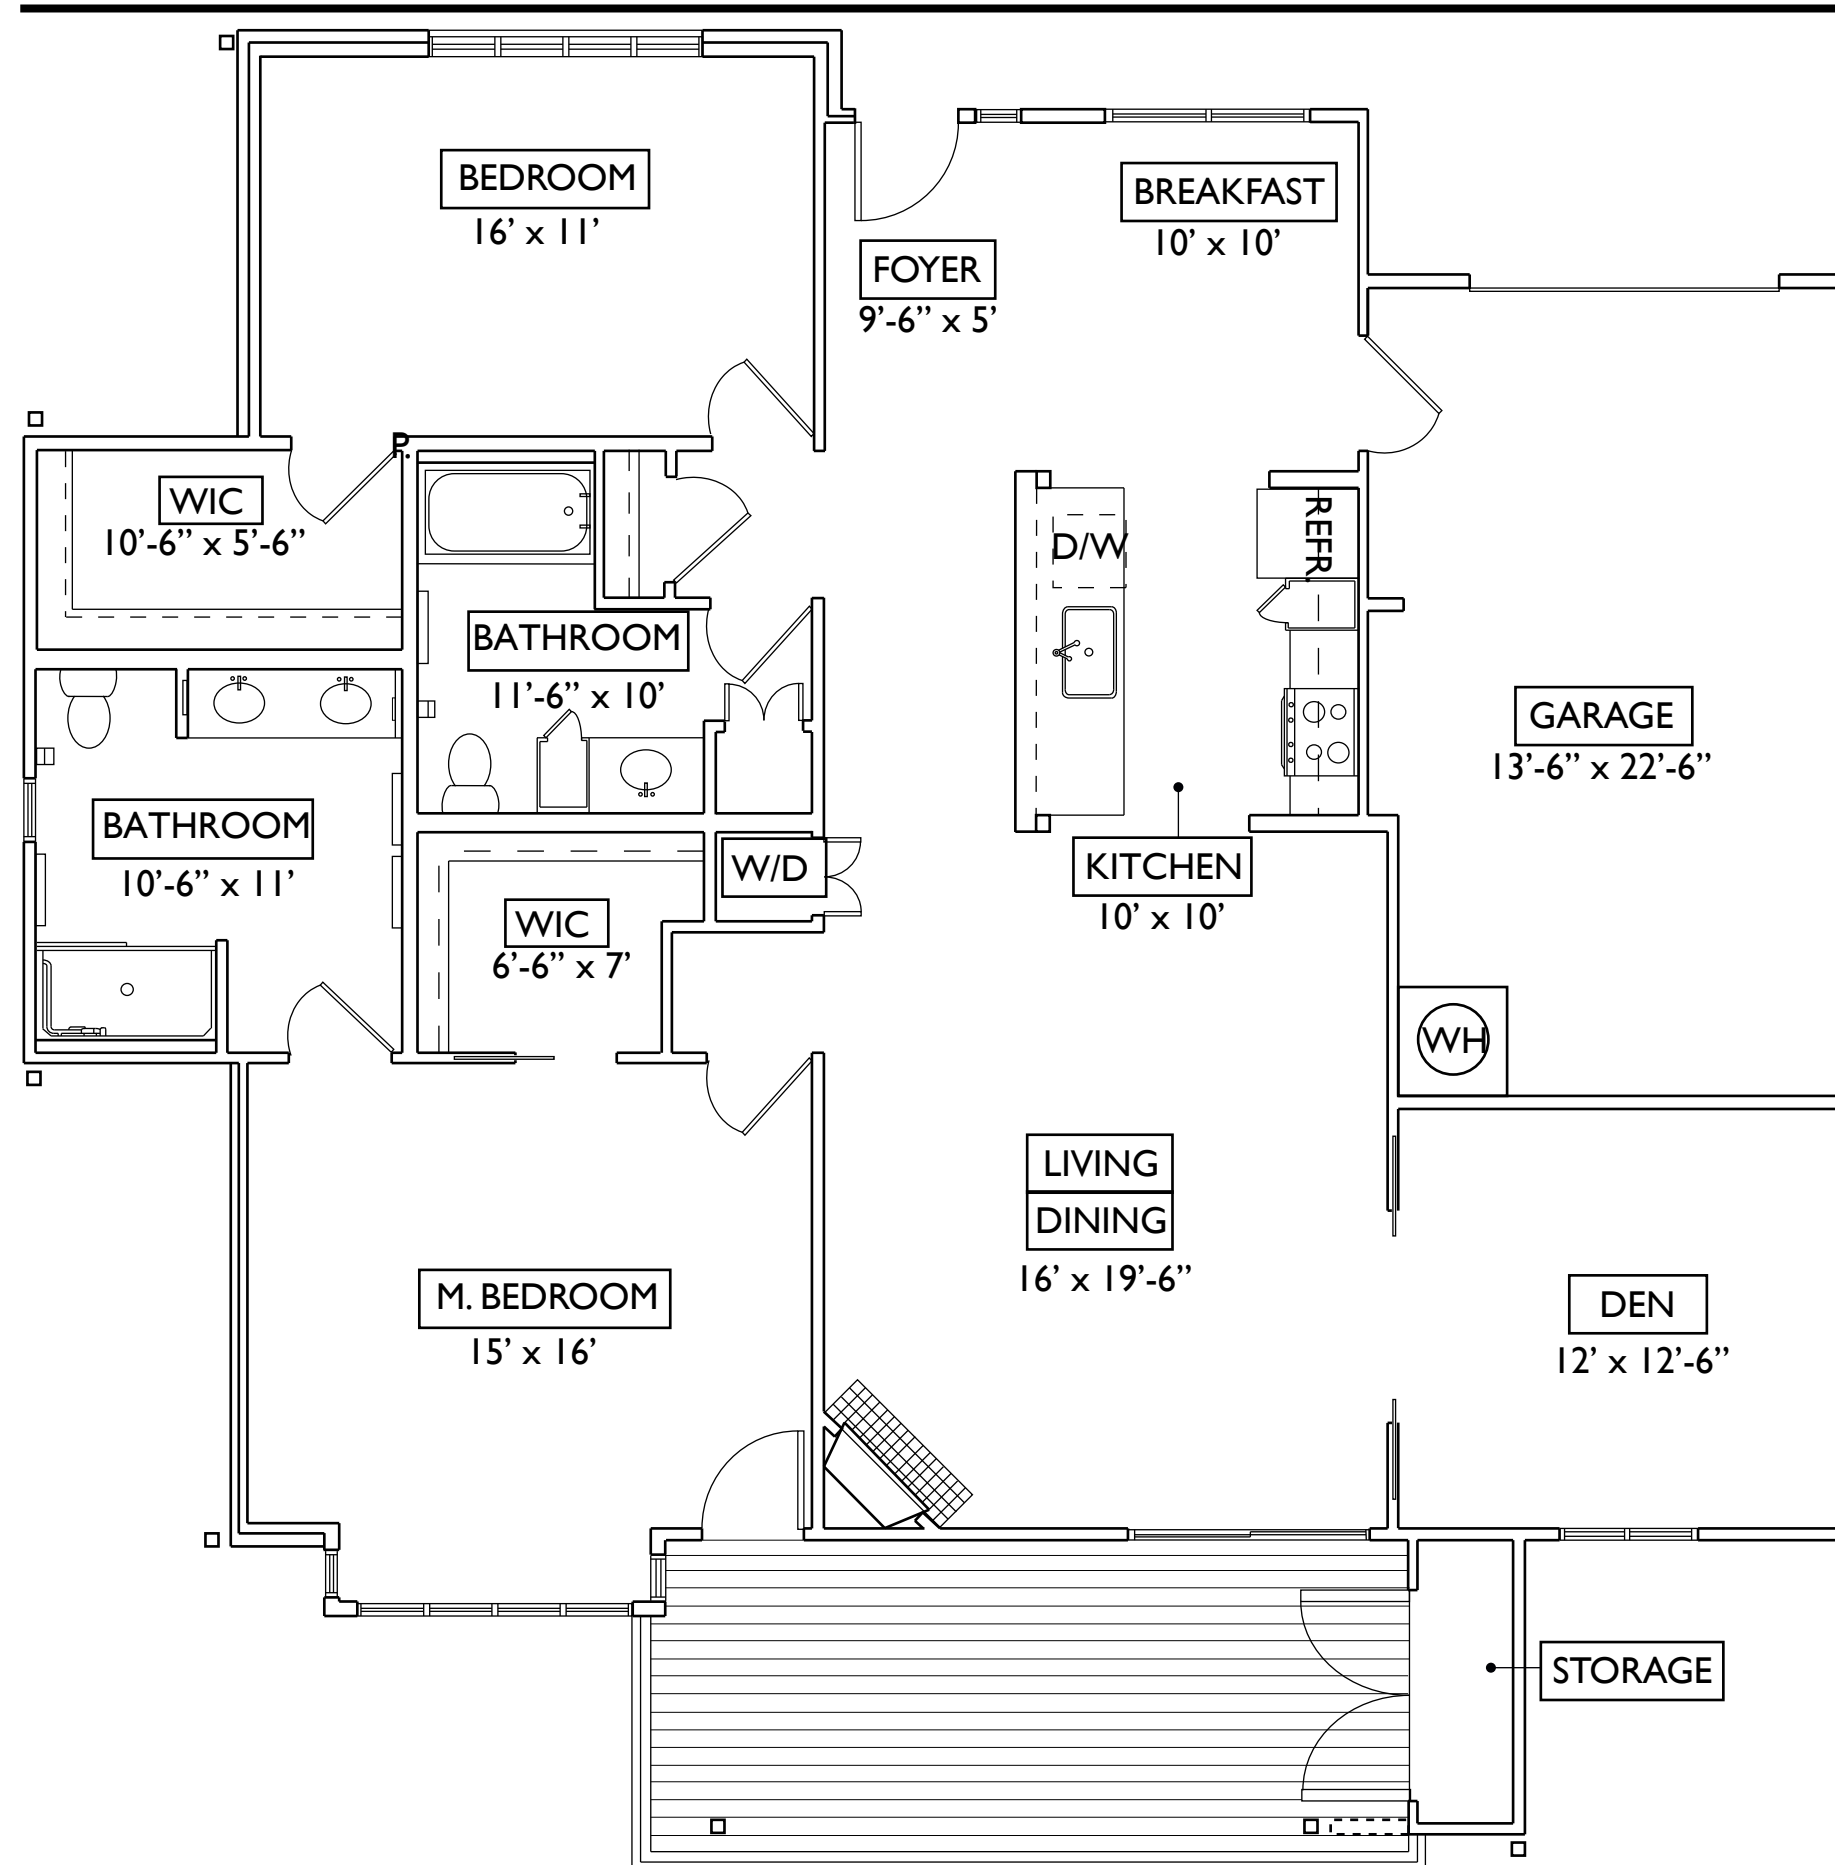

ACACIA CREEK
RETIREMENT COMMUNITY
Imagine Living The Dream

VI001 VILLA PLAN | 1600 SQ. FT.

ACACIA CREEK
34400 MISSION BLVD.
UNION CITY CA | 94587